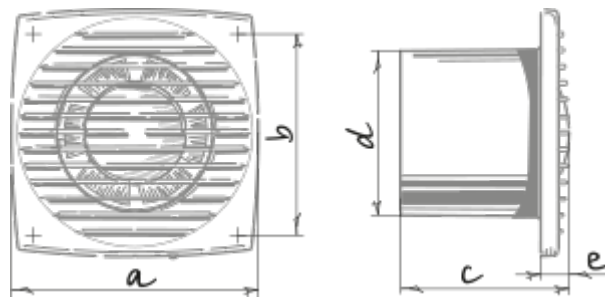

# Bravo Platinum 125

Extract fans

- Maximum airflow: 192
- Sound pressure level LpA at 3 m: 37
- Motor type: AC
- Backdraft protection: Backdraft damper

	Unit of measurement	Bravo Platinum 125
Connected air duct size	mm	125
Speed	-	1
Minimum supply voltage	V	220
Maximum supply voltage	V	240
Power supply frequency	Hz	50
Rated power	W	16
Unit current	A	0.1
Maximum airflow	m <sup>3</sup> /h	192
Sound pressure level LpA at 3 m	dB(A)	37
Ingress protection rating	-	IP34

## Dimensions

a	b	c	∅ d	e
176	144	104	125	17