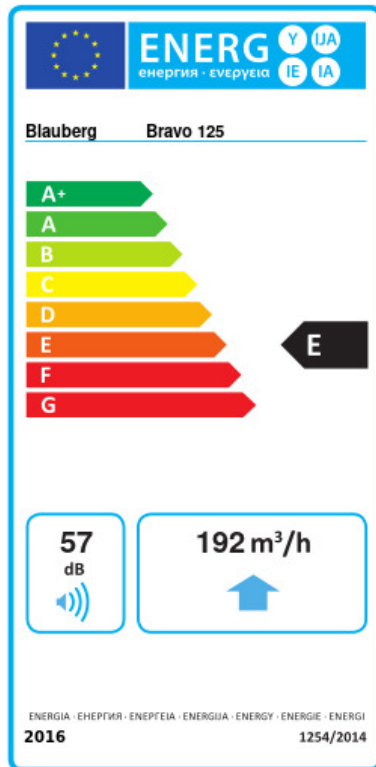

Bravo 125

Extract fans

- Maximum airflow: 192
- Sound pressure level LpA at 3 m: 37
- Motor type: AC
- Backdraft protection: Backdraft damper

	Unit of measurement	Bravo 125
Connected air duct size	mm	125
Speed	-	1
Minimum supply voltage	V	220
Maximum supply voltage	V	240
Power supply frequency	Hz	50
Rated power	W	16
Unit current	A	0.1
Maximum airflow	m ³ /h	192
Sound pressure level LpA at 3 m	dB(A)	37
Ingress protection rating	-	IP34

Dimensions

a	b	c	∅ d	e
176	144	104	125	17

Ecodesign

Trademark	Blauberg					
Model	Bravo 125					
Specific energy consumption (SEC) (kWh/(m ² /a))	Cold		Average		Warm	
	-32	B	-15	E	-6	F
Type of ventilation unit	Unidirectional					
Type of drive installed	Multi-speed					
Type of heat recovery system	None					
Maximum flow rate (m ³ /h)	192					
Electric power input (W)	16					
Reference flow rate (m ³ /s)	0.037					
Specific power input (SPI) (W/(m ³ /h))	0.054					
Control typology	Manual control					
Maximum external leakage rates (%)	2.7					
Declared typology	RVU UVU					
Sound power level (dB(A))	57					
The annual electricity consumption (AEC) (kWh/a)	Cold	Average	Warm			
	100	100	100			
The annual heating saved (AHS) (kWh/a)	Cold	Average	Warm			
	3400	1700	800			