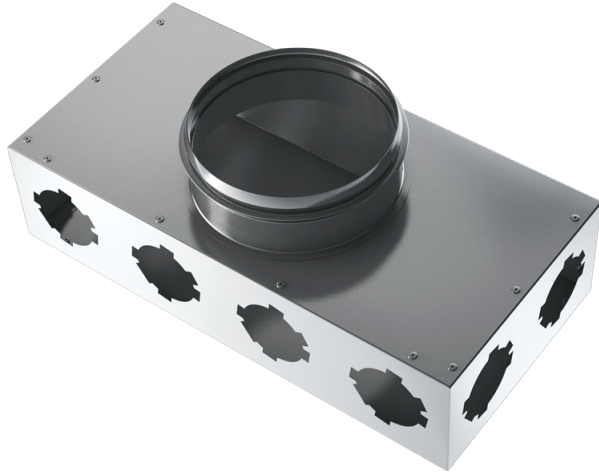

BlauFast SR 160/75x8 01

Supply or exhaust ventilation systems of residential spaces. For distribution of air from the ventilation unit through the air ducts

- Casing material: Aluzinc

	Unit of measurement	BlauFast SR 160/75x8 01
Connected air duct size	mm	75

Dimensions

Ø D	Ø D1	H	L	W
65	159	100	400	200