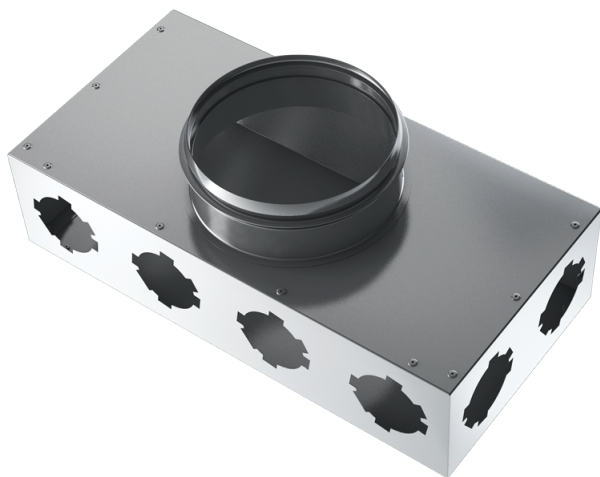

# BlauFast SR 150/75x8 01

Supply or exhaust ventilation systems of residential spaces. For distribution of air from the ventilation unit through the air ducts

- Casing material: Aluzinc

	Unit of measurement	BlauFast SR 150/75x8 01
Connected air duct size	mm	75

## Dimensions

Ø D	Ø D1	H	L	W
67	149	100	400	200