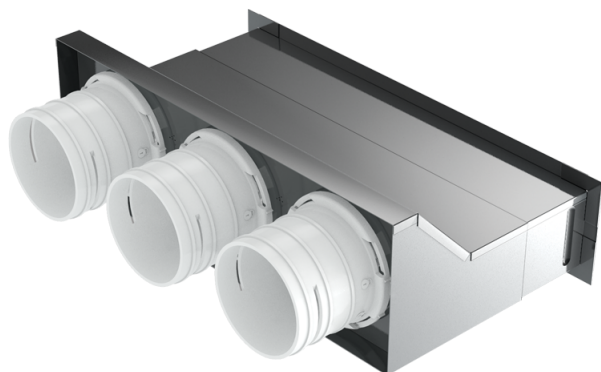

# BlauFast RPW 300x55/63x3 M

For supply and exhaust systems in residential premises. Connecting the ventilation grille to  $\varnothing$  63 mm ducts

- Casing material: Metal

	Unit of measurement	BlauFast RPW 300x55/63x3 M
Connected air duct size	mm	63

## Dimensions

$\varnothing$ D	H	H1	L	W
72	112	75	304	172