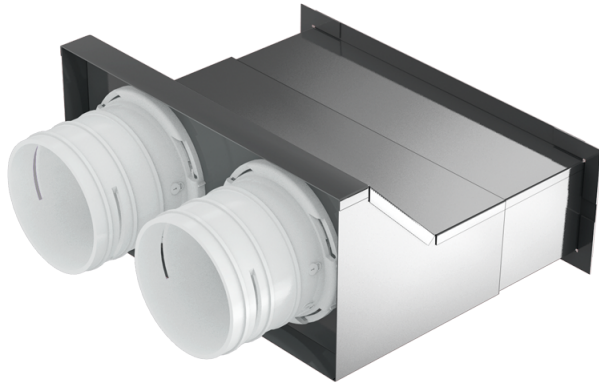

BlauFast RPW 200x55/75x2 M

For supply and exhaust systems in residential premises. Connecting the ventilation grille to \varnothing 75 mm ducts

- Casing material: Metal

	Unit of measurement	BlauFast RPW 200x55/75x2 M
Connected air duct size	mm	75

Dimensions

\varnothing D	H	H1	L	W
84	112	75	204	177