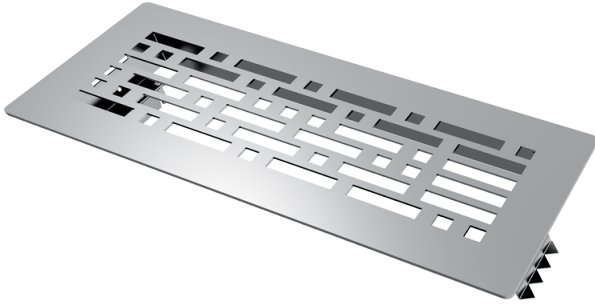

BlauFast GF 300x100 10

Supply or exhaust ventilation systems of residential spaces. Installed into floor-mounted connectors

- Casing material: Stainless steel

	Unit of measurement	BlauFast GF 300x100 10
--	---------------------	------------------------

Dimensions

L	W
351	151