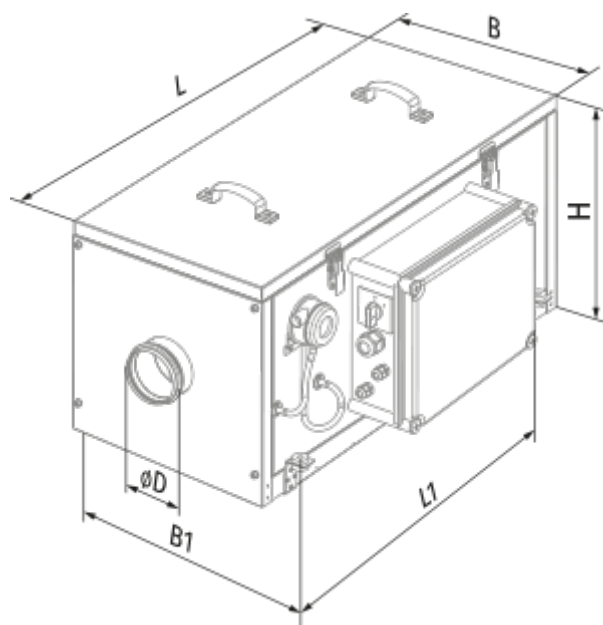

BLAUBOX E 800-3.4 Pro

Supply ventilation units

- Power of electrical reheater: 3400
- Maximum airflow: 810
- Sound pressure level LpA at 3 m: 30
- Sound insulation
- Motor type: AC
- Reheater: Electric
- Control: Remote Control
- Casing material: Galvanized steel

	Unit of measurement	BLAUBOX E 800-3.4 Pro
Connected air duct size	mm	200
Speed	-	1
Minimum supply voltage	V	400
Maximum supply voltage	V	400
Power supply frequency	Hz	50
Rated power	W	193
Power of electrical reheater	W	3400
Unit current	A	14.8
Maximum airflow	m ³ /h	810
Sound pressure level LpA at 3 m	dB(A)	30
Weight	kg	52
Transported air temperature (max)	°C	55
Transported air temperature (min)	°C	-25
Ambient air temperature min	°C	0
Ambient air temperature max	°C	40
Ambient air humidity max	%	80
Ingress protection rating	-	IP22
Ingress protection rating of the drive	-	IP44

Dimensions

$\varnothing D$	B	B1	H	L	L1
199	487	526.5	513	835	684

Accessories

Other accessories

Name	Photo	Description
FP 439x428x70 G4		G4 panel filter

Other accessories

Name	Photo	Description
SD 200/600		Silencers for round ducts
SD 200/900		Silencers for round ducts