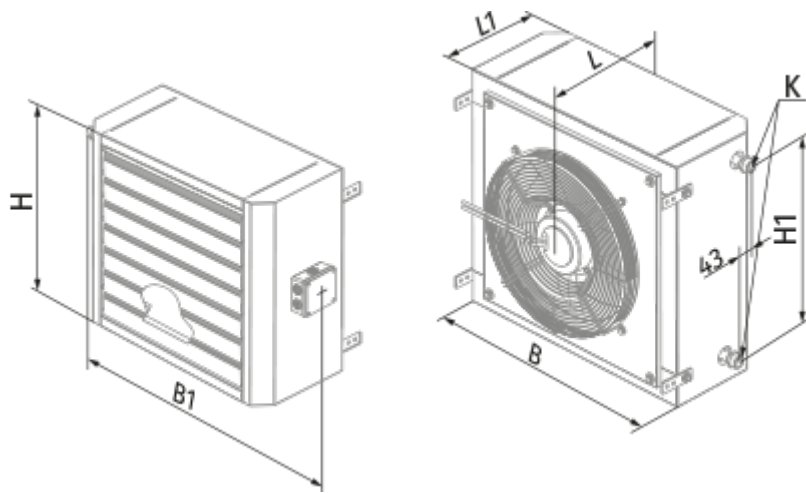

ALB-45

Units for air cooling and heating

- Motor type: AC

	Unit of measurement	ALB-45
Minimum supply voltage	V	230
Maximum supply voltage	V	230
Power supply frequency	Hz	50
Unit current	A	1.12
Ingress protection rating	-	IP44

Dimensions

B	B1	H	H1	L	L1	K
780	885	710	570	380	300	G 3/4"

Accessories

Other accessories

Name	Photo	Description
MLC E2		Room temperature regulator
MLCD E2		Room temperature regulator