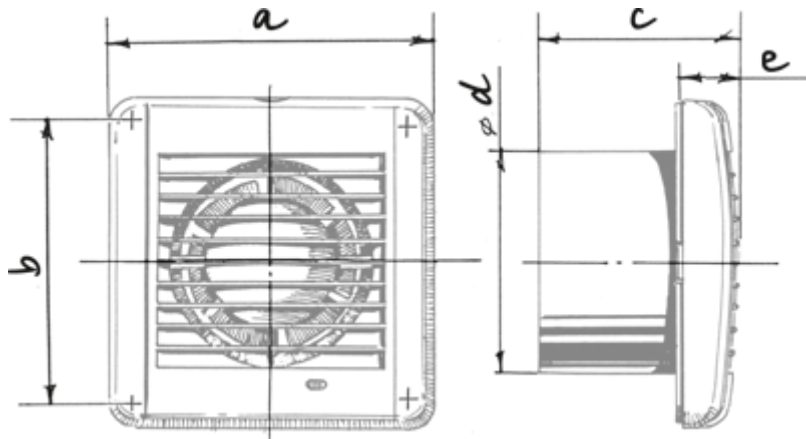

Aero Still Chrome 150 T

Extract fan for low-noise applications

- Maximum airflow: 254
- Sound pressure level LpA at 3 m: 33
- Motor type: AC
- Casing material: Plastic
- Backdraft protection: Backdraft damper
- Timer: Turn off timer

	Unit of measurement	Aero Still Chrome 150 T
Connected air duct size	mm	150
Speed	-	1
Minimum supply voltage	V	220
Maximum supply voltage	V	240
Power supply frequency	Hz	50
Rated power	W	19
Unit current	A	0.14
Maximum airflow	m ³ /h	254
Sound pressure level LpA at 3 m	dB(A)	33
Ambient air temperature min	°C	1
Ambient air temperature max	°C	40
Ingress protection rating	-	IP34

Dimensions

a	b	c	∅ d	e
198	170	119	150	30

Accessories

Other accessories

Name	Photo	Description
CDT E1.8		Thyristor speed controller