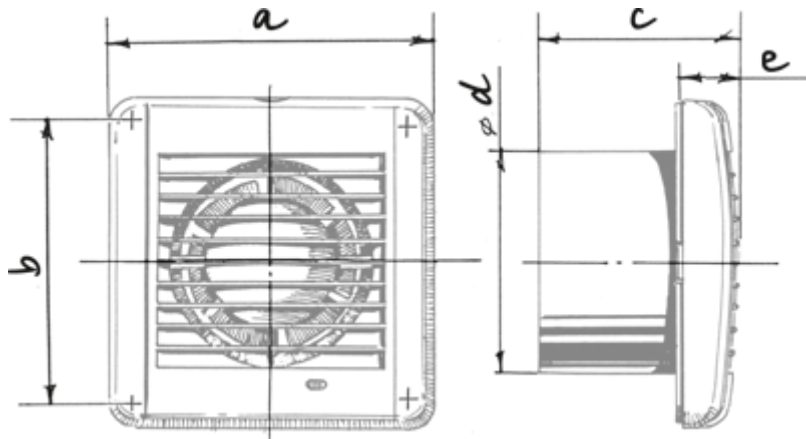

Aero Still Chrome 150 S

Extract fan for low-noise applications

- Maximum airflow: 254
- Sound pressure level LpA at 3 m: 33
- Motor type: AC
- Casing material: Plastic
- Backdraft protection: Backdraft damper
- Pull cord

	Unit of measurement	Aero Still Chrome 150 S
Connected air duct size	mm	150
Speed	-	1
Minimum supply voltage	V	220
Maximum supply voltage	V	240
Power supply frequency	Hz	50
Rated power	W	19
Unit current	A	0.14
Maximum airflow	m ³ /h	254
Sound pressure level LpA at 3 m	dB(A)	33
Ambient air temperature min	°C	1
Ambient air temperature max	°C	40
Ingress protection rating	-	IP34

Dimensions

a	b	c	∅ d	e
198	170	119	150	30

Accessories

Other accessories

Name	Photo	Description
CDT E1.8		Thyristor speed controller