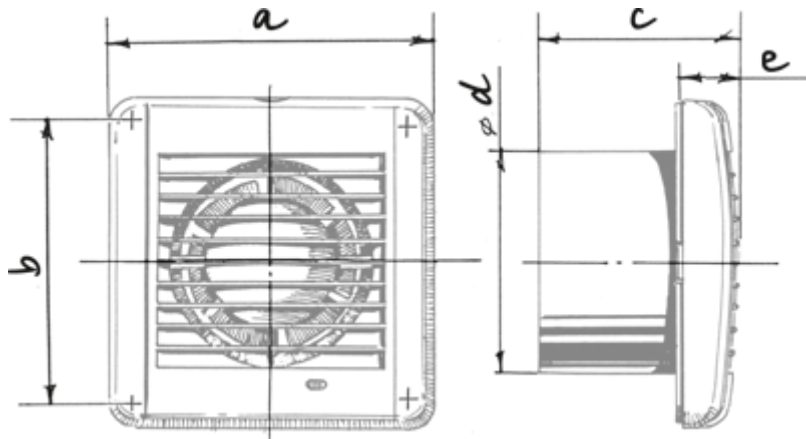

# Aero Still Chrome 150 S

Extract fan for low-noise applications

- Maximum airflow: 254
- Sound pressure level LpA at 3 m: 33
- Motor type: AC
- Casing material: Plastic
- Backdraft protection: Backdraft damper
- Pull cord

	Unit of measurement	Aero Still Chrome 150 S
Connected air duct size	mm	150
Speed	-	1
Minimum supply voltage	V	220
Maximum supply voltage	V	240
Power supply frequency	Hz	50
Rated power	W	19
Unit current	A	0.14
Maximum airflow	m <sup>3</sup> /h	254
Sound pressure level LpA at 3 m	dB(A)	33
Ambient air temperature min	°C	1
Ambient air temperature max	°C	40
Ingress protection rating	-	IP34

## Dimensions

a	b	c	Ø d	e
198	170	119	150	30