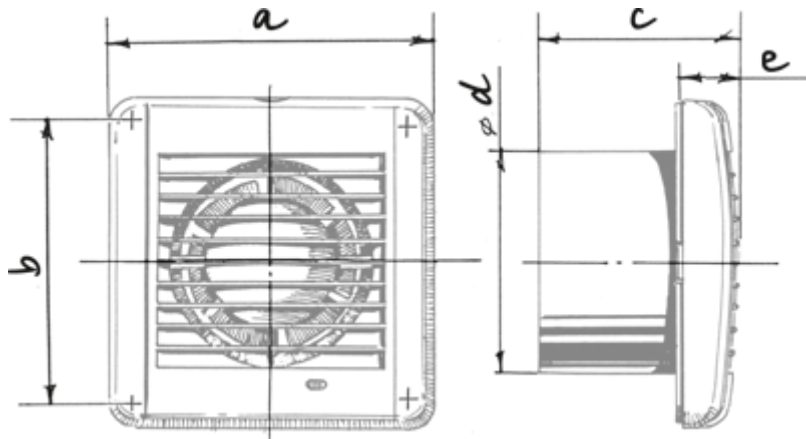

# Aero Still Chrome 150 IR

Extract fan for low-noise applications

- Maximum airflow: 254
- Sound pressure level LpA at 3 m: 33
- Motor type: AC
- Casing material: Plastic
- Backdraft protection: Backdraft damper
- Motion sensor
- Timer: Turn off timer

	Unit of measurement	Aero Still Chrome 150 IR
Connected air duct size	mm	150
Speed	-	1
Minimum supply voltage	V	220
Maximum supply voltage	V	240
Power supply frequency	Hz	50
Rated power	W	19
Unit current	A	0.14
Maximum airflow	m <sup>3</sup> /h	254
Sound pressure level LpA at 3 m	dB(A)	33
Ambient air temperature min	°C	1
Ambient air temperature max	°C	40
Ingress protection rating	-	IP34

## Dimensions

a	b	c	Ø d	e
198	170	119	150	30