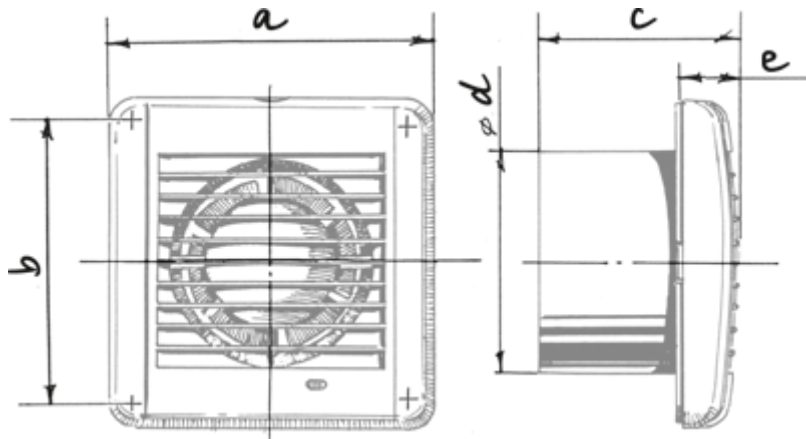

Aero Still Chrome 150 IR

Extract fan for low-noise applications

- Maximum airflow: 254
- Sound pressure level LpA at 3 m: 33
- Motor type: AC
- Casing material: Plastic
- Backdraft protection: Backdraft damper
- Motion sensor
- Timer: Turn off timer

	Unit of measurement	Aero Still Chrome 150 IR
Connected air duct size	mm	150
Speed	-	1
Minimum supply voltage	V	220
Maximum supply voltage	V	240
Power supply frequency	Hz	50
Rated power	W	19
Unit current	A	0.14
Maximum airflow	m ³ /h	254
Sound pressure level LpA at 3 m	dB(A)	33
Ambient air temperature min	°C	1
Ambient air temperature max	°C	40
Ingress protection rating	-	IP34

Dimensions

a	b	c	Ø d	e
198	170	119	150	30

Accessories

Other accessories

Name	Photo	Description
CDT E1.8		Thyristor speed controller