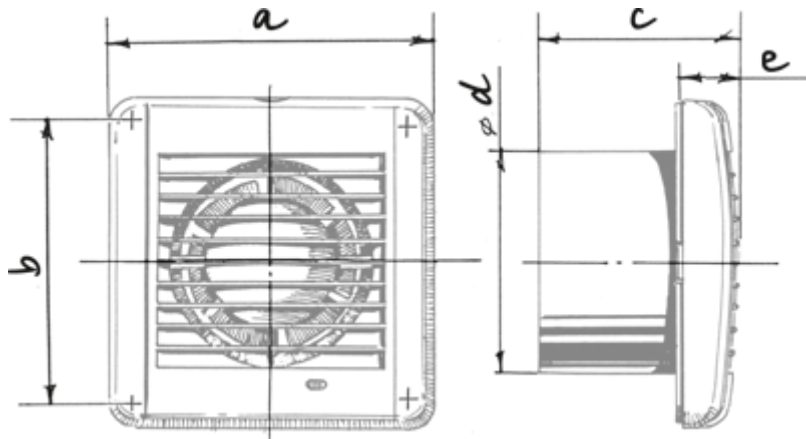

Aero Still Chrome 125 T

Extract fan for low-noise applications

- Maximum airflow: 158
- Sound pressure level LpA at 3 m: 31
- Motor type: AC
- Casing material: Plastic
- Backdraft protection: Backdraft damper
- Timer: Turn off timer

	Unit of measurement	Aero Still Chrome 125 T
Connected air duct size	mm	125
Speed	-	1
Minimum supply voltage	V	220
Maximum supply voltage	V	240
Power supply frequency	Hz	50
Rated power	W	9.4
Unit current	A	0.059
Maximum airflow	m ³ /h	158
Sound pressure level LpA at 3 m	dB(A)	31
Ambient air temperature min	°C	1
Ambient air temperature max	°C	40
Ingress protection rating	-	IP34

Dimensions

a	b	c	Ø d	e
168	144	97	125	30

Accessories

Other accessories

Name	Photo	Description
CDT E1.8		Thyristor speed controller