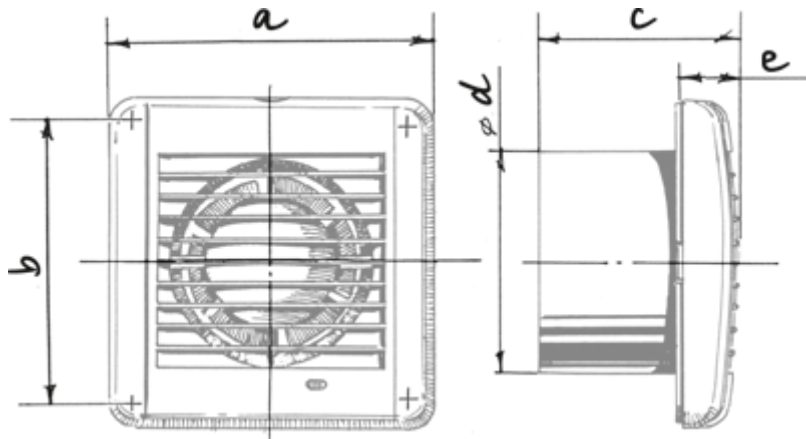

Aero Still Chrome 125 S

Extract fan for low-noise applications

- Maximum airflow: 158
- Sound pressure level LpA at 3 m: 31
- Motor type: AC
- Casing material: Plastic
- Backdraft protection: Backdraft damper
- Pull cord

	Unit of measurement	Aero Still Chrome 125 S
Connected air duct size	mm	125
Speed	-	1
Minimum supply voltage	V	220
Maximum supply voltage	V	240
Power supply frequency	Hz	50
Rated power	W	9.4
Unit current	A	0.059
Maximum airflow	m ³ /h	158
Sound pressure level LpA at 3 m	dB(A)	31
Ambient air temperature min	°C	1
Ambient air temperature max	°C	40
Ingress protection rating	-	IP34

Dimensions

a	b	c	Ø d	e
168	144	97	125	30

Accessories

Other accessories

Name	Photo	Description
CDT E1.8		Thyristor speed controller