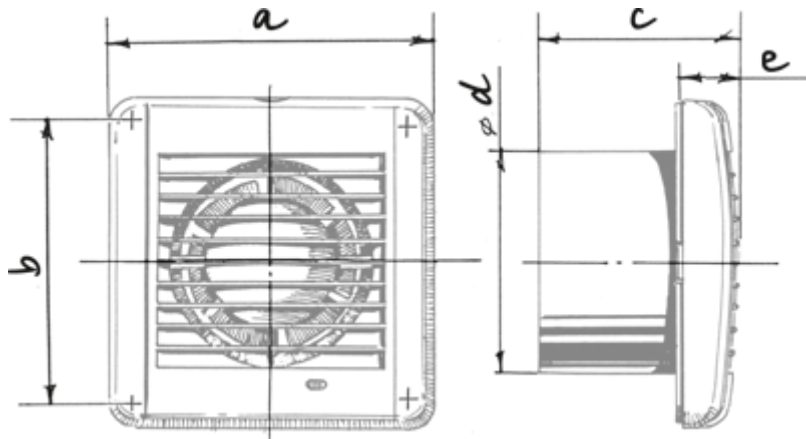

Aero Still Chrome 125 IR

Extract fan for low-noise applications

- Maximum airflow: 158
- Sound pressure level LpA at 3 m: 31
- Motor type: AC
- Casing material: Plastic
- Backdraft protection: Backdraft damper
- Motion sensor
- Timer: Turn off timer

	Unit of measurement	Aero Still Chrome 125 IR
Connected air duct size	mm	125
Speed	-	1
Minimum supply voltage	V	220
Maximum supply voltage	V	240
Power supply frequency	Hz	50
Rated power	W	9.4
Unit current	A	0.059
Maximum airflow	m ³ /h	158
Sound pressure level LpA at 3 m	dB(A)	31
Ambient air temperature min	°C	1
Ambient air temperature max	°C	40
Ingress protection rating	-	IP34

Dimensions

a	b	c	Ø d	e
168	144	97	125	30

Accessories

Other accessories

Name	Photo	Description
CDT E1.8		Thyristor speed controller