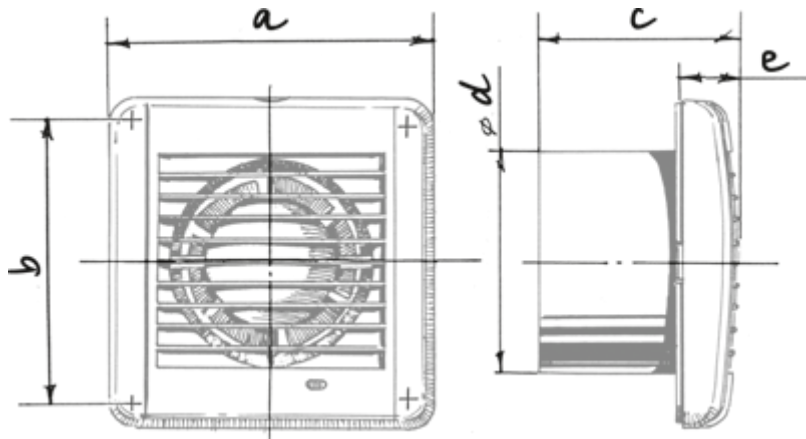

# Aero Still Chrome 125 IR

Extract fan for low-noise applications

- Maximum airflow: 158
- Sound pressure level LpA at 3 m: 31
- Motor type: AC
- Casing material: Plastic
- Backdraft protection: Backdraft damper
- Motion sensor
- Timer: Turn off timer

	Unit of measurement	Aero Still Chrome 125 IR
Connected air duct size	mm	125
Speed	-	1
Minimum supply voltage	V	220
Maximum supply voltage	V	240
Power supply frequency	Hz	50
Rated power	W	9.4
Unit current	A	0.059
Maximum airflow	m <sup>3</sup> /h	158
Sound pressure level LpA at 3 m	dB(A)	31
Ambient air temperature min	°C	1
Ambient air temperature max	°C	40
Ingress protection rating	-	IP34

## Dimensions

a	b	c	Ø d	e
168	144	97	125	30