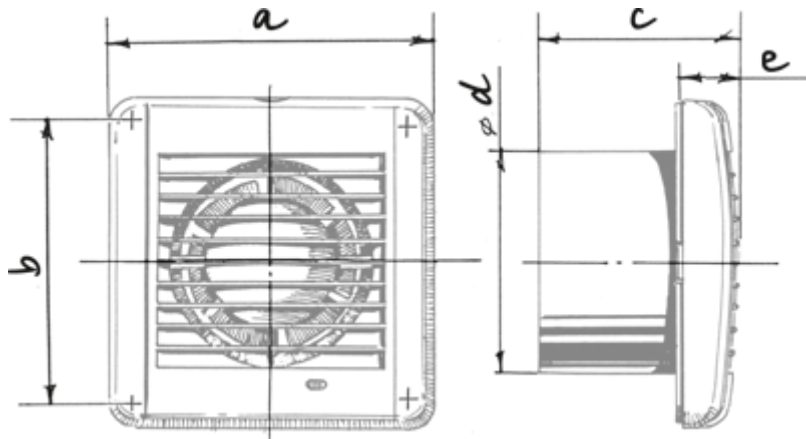

# Aero Still Chrome 100 S

Extract fan for low-noise applications

- Maximum airflow: 84
- Sound pressure level LpA at 3 m: 25
- Motor type: AC
- Casing material: Plastic
- Backdraft protection: Backdraft damper
- Pull cord

	Unit of measurement	Aero Still Chrome 100 S
Connected air duct size	mm	100
Speed	-	1
Minimum supply voltage	V	220
Maximum supply voltage	V	240
Power supply frequency	Hz	50
Rated power	W	5.5
Unit current	A	0.035
Maximum airflow	m <sup>3</sup> /h	84
Sound pressure level LpA at 3 m	dB(A)	25
Ambient air temperature min	°C	1
Ambient air temperature max	°C	40
Ingress protection rating	-	IP34

## Dimensions

a	b	c	∅ d	e
144	122	92.5	100	29.5