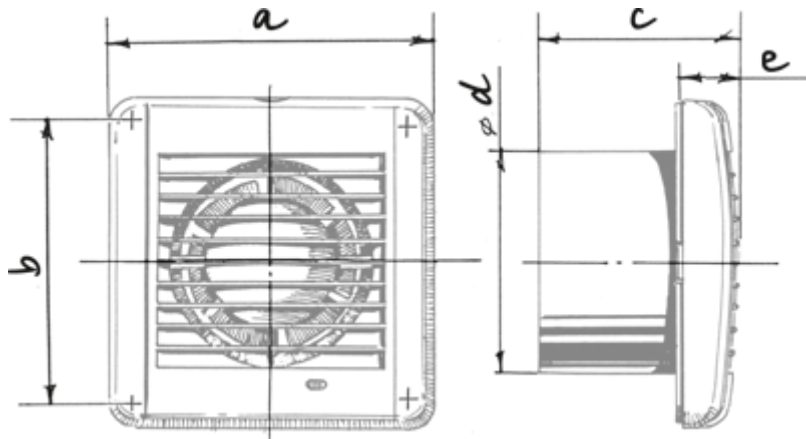

Aero Still Chrome 100 IR

Extract fan for low-noise applications

- Maximum airflow: 84
- Sound pressure level LpA at 3 m: 25
- Motor type: AC
- Casing material: Plastic
- Backdraft protection: Backdraft damper
- Motion sensor
- Timer: Turn off timer

| | Unit of measurement | Aero Still Chrome 100 IR |
|---------------------------------|---------------------|--------------------------|
| Connected air duct size | mm | 100 |
| Speed | - | 1 |
| Minimum supply voltage | V | 220 |
| Maximum supply voltage | V | 240 |
| Power supply frequency | Hz | 50 |
| Rated power | W | 5.5 |
| Unit current | A | 0.035 |
| Maximum airflow | m ³ /h | 84 |
| Sound pressure level LpA at 3 m | dB(A) | 25 |
| Ambient air temperature min | °C | 1 |
| Ambient air temperature max | °C | 40 |
| Ingress protection rating | - | IP34 |

Dimensions

| a | b | c | ∅ d | e |
|-----|-----|------|-----|------|
| 144 | 122 | 92.5 | 100 | 29.5 |

Accessories

Other accessories

| Name | Photo | Description |
|--------------------------|--|----------------------------|
| CDT E1.8 |  | Thyristor speed controller |