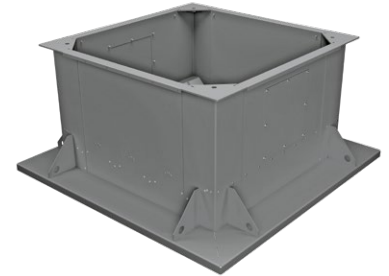

ACCESSORIES FOR ROOF-MOUNTED SMOKE EXTRACTION FANS

MOUNTING CURB SM-AF

- o The unit is used for mounting fans on rooftops.
- o The outer frames are supported for installation on the roof. The mounting curb is equipped with a side inspection door. Modifications are available to order according to the naming system.

Designation key

Series	Roof type	Heat insulation	Built-in damper availability:	Damper drive type	Diameter [mm]
SM-AF	0: for installation on a roof without a slope 1: for installation on a roof with a slope	0: no heat insulation 1: with heat insulation	0: no damper 1: exhaust damper 2: supply damper 3: smoke extraction damper	0: no drive 1: 24 V drive 2: 230 V drive	315; 355; 400; 450; 500; 560; 630; 710; 800; 900; 1000; 1120; 1250; 1400; 1600