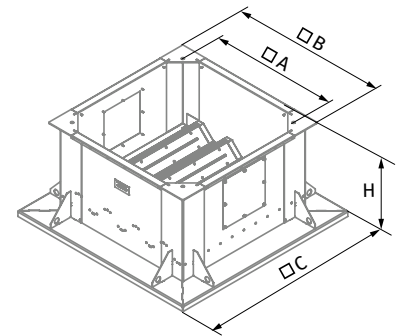

ACCESSORIES FOR ROOF-MOUNTED SMOKE EXTRACTION FANS