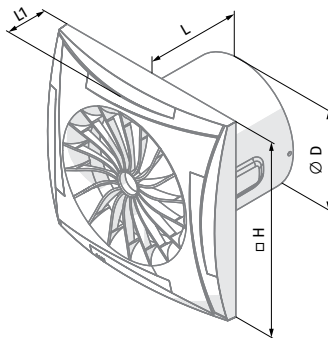

SILEO V2

SILENT & ENERGY SAVING

Features

- The specially designed mixed-flow impeller profile ensures high air flow and low noise level.
- The casing and the impeller are made of quality durable UV-resistant plastic.
- The fan is equipped with a backdraft damper for back flow prevention.
- The high ingress protection rating of IP45 makes the fan the ideal solution for the ventilation of bathrooms and shower rooms.
- The motor is mounted on special anti-vibration dampers.
- The exhaust pipe incorporates a specially designed air rectifier to reduce the air turbulence, increase pressure and lower the noise level.
- Ideal for intermittent or continuous ventilation.

Air flow:
up to 170 m³/h
47 l/s

Power:
from 4.5 W
SFP:
from 0.24 W/l/s

Noise level:
from 22 dBA

Options

Model	Sileo V2 100/125		
Option	S	T	H
Pull cord switch	•		
Interval timer		•	
Turn-on delay timer		•	•
Turn-off delay timer		•	•
Humidity sensor			•

Dimensions

Dimensions [mm]	Ø D	H	L	L1
Sileo V2 100	100	158	81	26
Sileo V2 125	124	182	91	27

Designation key

Sileo	V2	125	H
Model	Two-speed motor	Spigot diameter	Option

Technical data

Model	Sileo V2 100		Sileo V2 125	
	min	max	min	max
Speed				
Voltage [V/Hz]	220-240/50			
Power [W]	4.5	7	9.5	13.5
Current [A]	0.029	0.052	0.065	0.09
RPM [min ⁻¹]	1850	2400	1800	2250
Air flow [m ³ /h (l/s)]	60 (17)	90 (25)	145 (40)	170 (47)
SFP [W/l/s]	0.27	0.28	0.24	0.29
Sound pressure level [dBA]*	22	25	28	32