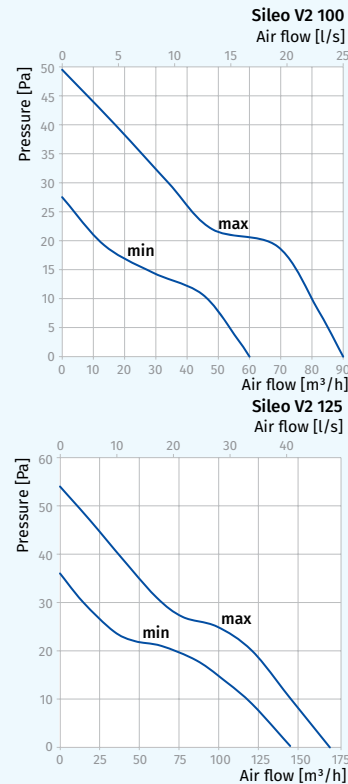

Accessories

Duct system	Flexible air ducts	Grilles and hoods	Speed controllers	Clamps
BlauPlast	BlauFlex	Decor, GM	CDP-2/10	K, KZ