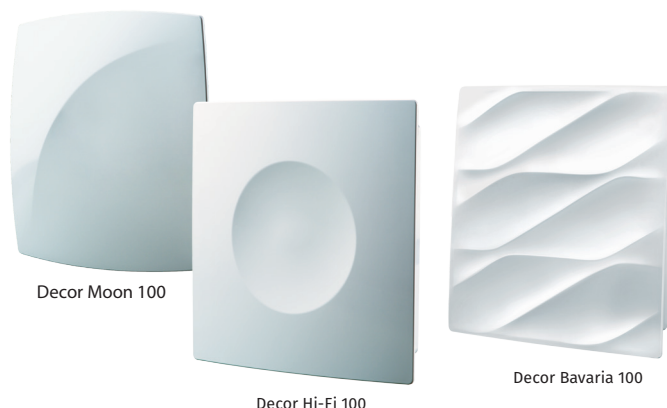

DECOR MOON/HI-FI/BAVARIA 100

GRILLES

Features

- Decoration of supply and exhaust vents of public, residential and industrial ventilation systems.
- Used for correct air flow distribution in premises.
- Modern design and aesthetic look.
- The easily replaceable front panels offer multiple solutions for any interior design and individual preferences.
- Wall or ceiling mounting.
- Made of high-quality and durable ABS plastic.
- Screw fixing.

Ventilation grille frame

- Available in white
- Reinforced structure
- Equipped with an insect screen
- Dimensions: 140 x 140 mm

Overall dimensions [mm]

Model	□ A	L	Cross-sectional area [m ²]
Decor Moon 100	180	34	0.01
Decor Hi-Fi 100	180	30	0.01
Decor Bavaria 100	180	30	0.01