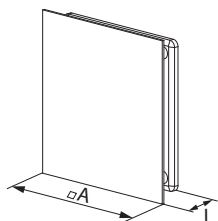

Ventilation grille frame

- Available in white
- Reinforced structure
- Equipped with an insect screen
- Dimensions: 140 x 140 mm

Overall dimensions [mm]

Model	□ A	L	Cross-sectional area [m ²]
Decor Moon 100	180	34	0.01
Decor Hi-Fi 100	180	30	0.01
Decor Bavaria 100	180	30	0.01