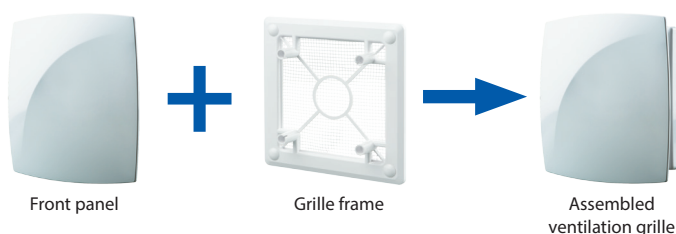

DECOR MOON/HI-FI/BAVARIA 100

GRILLES

Features

- Decoration of supply and exhaust vents of public, residential and industrial ventilation systems.
- Used for correct air flow distribution in premises.
- Modern design and aesthetic look.
- The easily replaceable front panels offer multiple solutions for any interior design and individual preferences.
- Wall or ceiling mounting.
- Made of high-quality and durable ABS plastic.
- Screw fixing.

Ventilation grille frame

- Available in white
- Reinforced structure
- Equipped with an insect screen
- Dimensions: 140 x 140 mm

Overall dimensions [mm]

Model	□ A	L	Cross-sectional area [m ²]
Decor Moon 100	180	34	0.01
Decor Hi-Fi 100	180	30	0.01
Decor Bavaria 100	180	30	0.01