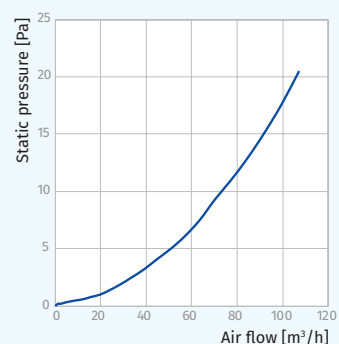

Ventilation grille frame

- Available in white
- Reinforced structure
- Equipped with an insect screen
- Dimensions: 140 x 140 mm

Overall dimensions [mm]

Model	□ A	L	Cross-sectional area [m ²]
Decor Moon 100	180	34	0.01
Decor Hi-Fi 100	180	30	0.01
Decor Bavaria 100	180	30	0.01

Aerodynamic characteristics

Application example