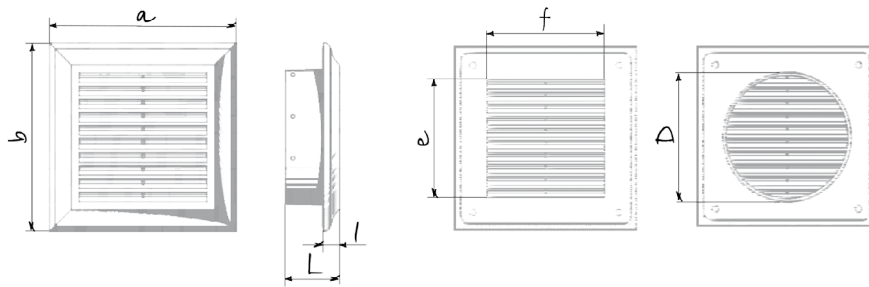

Options

CONNECTION

Without spigot

Rectangular spigot

Non-adjustable spigot

SHUTTERS

Gravity air shutters

ADJUSTMENT OF EFFECTIVE CROSS SECTION

Slide switch

Pull-cord switch

Model	Basic Model	Spigot	Gravity air shutters	Manual adjustment
Decor 140x140s	•			
Decor 140x140/100s		•		
Decor 140x140Bs				
Decor 140x140Gs			•	
Decor 140x140Rs				•
Decor 140x140BRs				•
Decor 180x180s	•			
Decor 180x180/125s		•		
Decor 180x180Bs				
Decor 180x180Gs			•	
Decor 180x180Rs				•
Decor 180x180BRs				•
Decor 180x250s	•			
Decor 180x250Bs				
Decor 180x250Gs			•	
Decor 180x250Rs				•
Decor 180x250BRs				•
Decor 140x300s	•			
Decor 140x300Gs			•	
Decor 140x300Rs				•

DECOR

PLASTIC GRILLES

Overall dimensions and mounting

Model	Dimensions [mm]				e x f	Ø D	Air pass [m ²]
	a	b	L	l			
Decor 140x140s	140	140	40.5	12.5	100 x 100	-	0.0053
Decor 140x140/100s	140	140	40.5	12.5	100 x 100	100	0.0043
Decor 140x140Bs	140	140	-	12.5	100 x 100	-	0.0053
Decor 140x140Gs	140	140	40.5	12.5	100 x 100	-	0.0053
Decor 140x140Rs	140	140	40.5	12.5	100 x 100	-	0.0053
Decor 140x140BRs	140	140	-	12.5	100 x 100	-	0.0053
Decor 180x180s	180	180	40.6	12.6	138 x 138	-	0.0091
Decor 180x180/125s	180	180	40.6	12.6	138 x 138	125	0.0059
Decor 180x180Bs	180	180	-	12.6	138 x 138	-	0.0091
Decor 180x180Gs	180	180	40.6	12.6	138 x 138	-	0.0091
Decor 180x180Rs	180	180	40.6	12.6	138 x 138	-	0.0091
Decor 180x180BRs	180	180	-	12.6	138 x 138	-	0.0091
Decor 180x250s	180	250	40.6	12.6	138 x 208	-	0.0146
Decor 180x250Bs	180	250	-	12.6	138 x 208	-	0.0146
Decor 180x250Gs	180	250	40.6	12.6	138 x 208	-	0.0146
Decor 180x250Rs	180	250	40.6	12.6	138 x 208	-	0.0146
Decor 180x250BRs	180	250	-	12.6	138 x 208	-	0.0146
Decor 140x300s	140	300	40.6	12.6	100 x 255	-	0.0128
Decor 140x300Gs	140	300	40.6	12.6	100 x 255	-	0.0128
Decor 140x300Rs	140	300	40.6	12.6	100 x 255	-	0.0128