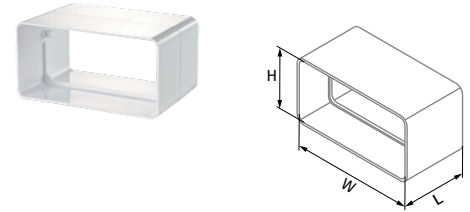

## FLAT PLASTIC DUCT SYSTEM

### Flat air duct connector FKV

- Direct connection with the **FK** flat air ducts
- Made of white plastic

Model	H × W (Inner) [mm]	H × W (Outer) [mm]	L [mm]
BlauPlast FKV 110x55	56 × 110	59 × 114	66
BlauPlast FKV 204x60	60 × 204	65 × 209	62
BlauPlast FKV 220x55	55 × 220	60 × 225	62
BlauPlast FKV 220x90	90 × 220	95 × 225	62

### 90° connecting bend for flat and round flexible ducts USN-90°

- Supply and exhaust ventilation of various premises.
- Connection of rigid flat to round flexible ducts at 90°.
- Made of white plastic.