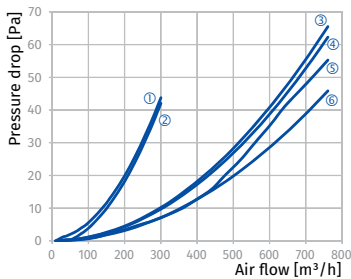

*The BlauPlast US-90° 100/110x55 is connected to the **RR** round air duct via the **RV** connector