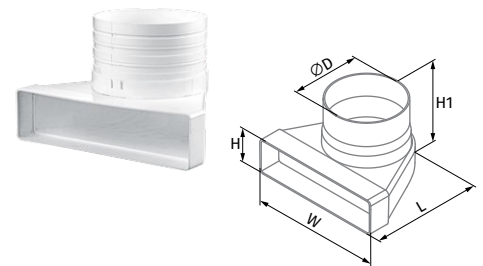

90° connecting bend for flat and round flexible ducts USN-90°

- Supply and exhaust ventilation of various premises.
- Connection of rigid flat to round flexible ducts at 90°.
- Made of white plastic.

Model	∅ D [mm]	W × H (Inner) [mm]	W × H (Outer) [mm]	H1 [mm]	L [mm]
BlauPlast USN-90° 100/220x55	100	220 × 55	226 × 60	134	175
BlauPlast USN-90° 125/220x55	125	220 × 55	226 × 60	134	175