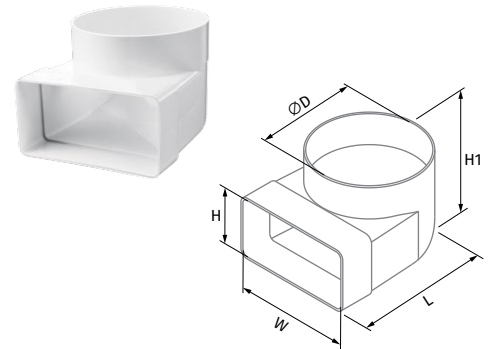

### Flat air duct connector FKV

- Direct connection with the **FK** flat air ducts
- Made of white plastic

Model	H × W (Inner) [mm]	H × W (Outer) [mm]	L [mm]
BlauPlast FKV 110x55	56 × 110	59 × 114	66
BlauPlast FKV 204x60	60 × 204	65 × 209	62
BlauPlast FKV 220x55	55 × 220	60 × 225	62
BlauPlast FKV 220x90	90 × 220	95 × 225	62

### Bend US-90°

- Direct connection to **FK** flat air ducts and **RR** round air ducts
- Made of white plastic

Model	∅ D (Inner) [mm]	∅ D (Outer) [mm]	H × W (Inner) [mm]	H × W (Outer) [mm]	H1 [mm]	L [mm]
BlauPlast US-90° 100/110x55*	100	103	55 × 110	58 × 113	87	138
BlauPlast US-90° 100/204x60	97	100	60 × 204	64 × 208	92	164
BlauPlast US-90° 100/220x55	96	99	55 × 220	60 × 226	88	175
BlauPlast US-90° 125/204x60	122	125	60 × 204	64 × 208	92	220
BlauPlast US-90° 125/220x55	121	124	55 × 220	60 × 226	88	175
BlauPlast US-90° 125/220x90	147	150	90 × 220	94 × 226	120	230
BlauPlast US-90° 150/204x60	147	150	60 × 204	64 × 208	92	220
BlauPlast US-90° 150/220x90	146	150	90 × 220	94 × 226	120	230

\*The BlauPlast US-90° 100/110x55 is connected to the **RR** round air duct via the **RV** connector

- ① US-90° 100/110x55
- ② US-90° 100/204x60
- ③ US-90° 125/204x60
- ④ US-90° 150/204x60
- ⑤ US-90° 150/220x90
- ⑥ US-90° 125/220x90

Model	∅ D [mm]	W × H (Inner) [mm]	W × H (Outer) [mm]	H1 [mm]	L [mm]
BlauPlast USN-90° 100/220x55	100	220 × 55	226 × 60	134	175
BlauPlast USN-90° 125/220x55	125	220 × 55	226 × 60	134	175