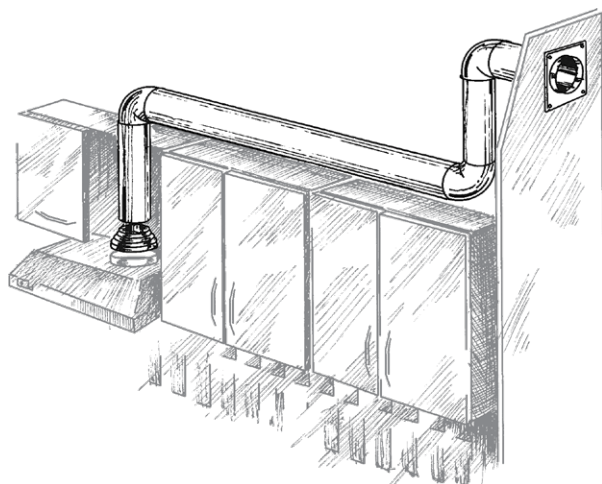

## ROUND PLASTIC DUCT SYSTEM

The **BlauPlast round duct system** is the best suitable solution for arranging supply and exhaust ventilation for residential or office premises. The BlauPlast system is used for connection of kitchen hoods, cowls, etc. to the general ventilation system

### Features

- Smooth inner surface ensures low air resistance and low noise level in the system.
- Wide range of available components allows assembling ventilation system of any configuration and complexity.
- Exact compatibility of the components ensures perfect connection and integration into the ventilation system.
- Ergonomic fixing system and modular design shortens required installation and rework time.

### Round duct RR

- Made of white PVC

Model	Ø D (Inner) [mm]	Ø D (Outer) [mm]	L [m]
BlauPlast RR 100/0.35	100	103	0,35
BlauPlast RR 100/0.5	100	103	0,5
BlauPlast RR 100/1	100	103	1,0
BlauPlast RR 100/1.5	100	103	1,5
BlauPlast RR 100/2	100	103	2,0
BlauPlast RR 100/2.5	100	103	2,5
BlauPlast RR 125/0.35	125	128	0,35
BlauPlast RR 125/0.5	125	128	0,5
BlauPlast RR 125/1	125	128	1,0
BlauPlast RR 125/1.5	125	128	1,5
BlauPlast RR 125/2	125	128	2,0
BlauPlast RR 125/2.5	125	128	2,5
BlauPlast RR 150/0.35	150	153	0,35
BlauPlast RR 150/0.5	150	153	0,5
BlauPlast RR 150/1	150	153	1,0
BlauPlast RR 150/1.5	150	153	1,5
BlauPlast RR 150/2	150	153	2,0
BlauPlast RR 150/2.5	150	153	2,5
BlauPlast RR 200/0.35	200	203	0,35
BlauPlast RR 200/0.5	200	203	0,5
BlauPlast RR 200/1	200	203	1,0
BlauPlast RR 200/1.5	200	203	1,5
BlauPlast RR 200/2	200	203	2,0
BlauPlast RR 200/2.5	200	203	2,5