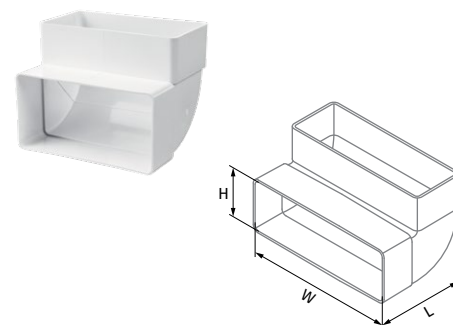

BLAUPLAST

FLAT PLASTIC DUCT SYSTEM

Vertical connecting bend FKW

- Direct vertical connection with the **FK** flat duct
- Made of white plastic

Model	H × W (Inner) [mm]	H × W (Outer) [mm]	L [mm]
BlauPlast FKW 110x55	55 × 110	58 × 113	89
BlauPlast FKW 204x60	60 × 204	64 × 208	103
BlauPlast FKW 220x55	55 × 220	62 × 225	95
BlauPlast FKW 220x90	90 × 220	94 × 224	130

- ① FKW 110x55
- ② FKW 220x90
- ③ FKW 204x60

Horizontal connecting bend FKB

- Horizontal connection with the **FK** flat duct
- Made of white plastic

Model	H × W (Inner) [mm]	L [mm]
BlauPlast FKB 110x55	55 × 110	143
BlauPlast FKB 204x60	60 × 204	238
BlauPlast FKB 220x55	55 × 220	262
BlauPlast FKB 220x90	90 × 220	262

- ① FKB 110x55
- ② FKB 204x60
- ③ FKB 220x90

Connector UBS

- Direct connection with the flat **FK** air duct, connection with the round **RR** air duct through the **RV** connector
- Made of white plastic

Model	∅ D (Inner) [mm]	∅ D (Outer) [mm]	H × W (Inner) [mm]	L [mm]
BlauPlast UBS 100/110x55	100	103	55 × 110	137
BlauPlast UBS 125/220x55	121	124	55 × 220	165
BlauPlast UBS 125/204x60	125	128	60 × 204	150
BlauPlast UBS 150/220x90	146	150	90 × 220	165