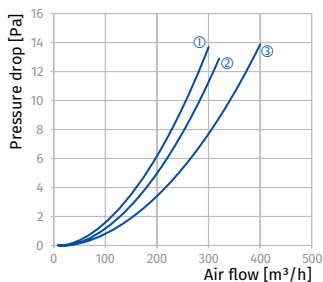

BLAUPLAST

FLAT PLASTIC DUCT SYSTEM

Vertical connecting bend FKW

- Direct vertical connection with the **FK** flat duct
- Made of white plastic

Model	H × W (Inner) [mm]	H × W (Outer) [mm]	L [mm]
BlauPlast FKW 110x55	55 × 110	58 × 113	89
BlauPlast FKW 204x60	60 × 204	64 × 208	103
BlauPlast FKW 220x55	55 × 220	62 × 225	95
BlauPlast FKW 220x90	90 × 220	94 × 224	130

- ① FKW 110x55
- ② FKW 220x90
- ③ FKW 204x60

Horizontal connecting bend FKB

- Horizontal connection with the **FK** flat duct
- Made of white plastic

Model	H × W (Inner) [mm]	L [mm]
BlauPlast FKB 110x55	55 × 110	143
BlauPlast FKB 204x60	60 × 204	238
BlauPlast FKB 220x55	55 × 220	262
BlauPlast FKB 220x90	90 × 220	262

Model	∅ D (Inner) [mm]	∅ D (Outer) [mm]	H × W (Inner) [mm]	L [mm]
BlauPlast UBS 100/110x55	100	103	55 × 110	137
BlauPlast UBS 125/220x55	121	124	55 × 220	165
BlauPlast UBS 125/204x60	125	128	60 × 204	150
BlauPlast UBS 150/220x90	146	150	90 × 220	165