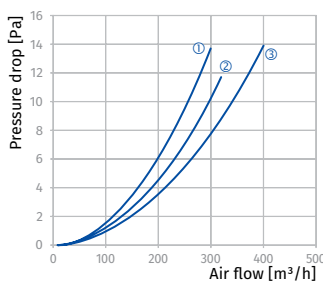

BLAUPLAST

FLAT PLASTIC DUCT SYSTEM

Vertical connecting bend FKW

- Direct vertical connection with the **FK** flat duct
- Made of white plastic

Model	H × W (Inner) [mm]	H × W (Outer) [mm]	L [mm]
BlauPlast FKW 110x55	55 × 110	58 × 113	89
BlauPlast FKW 204x60	60 × 204	64 × 208	103
BlauPlast FKW 220x55	55 × 220	62 × 225	95
BlauPlast FKW 220x90	90 × 220	94 × 224	130

- ① FKW 110x55
- ② FKW 220x90
- ③ FKW 204x60

Horizontal connecting bend FKB

- Horizontal connection with the **FK** flat duct
- Made of white plastic

Model	H × W (Inner) [mm]	L [mm]
BlauPlast FKB 110x55	55 × 110	143
BlauPlast FKB 204x60	60 × 204	238
BlauPlast FKB 220x55	55 × 220	262
BlauPlast FKB 220x90	90 × 220	262

Model	∅ D (Inner) [mm]	∅ D (Outer) [mm]	H × W (Inner) [mm]	L [mm]
BlauPlast UBS 100/110x55	100	103	55 × 110	137
BlauPlast UBS 125/220x55	121	124	55 × 220	165
BlauPlast UBS 125/204x60	125	128	60 × 204	150
BlauPlast UBS 150/220x90	146	150	90 × 220	165