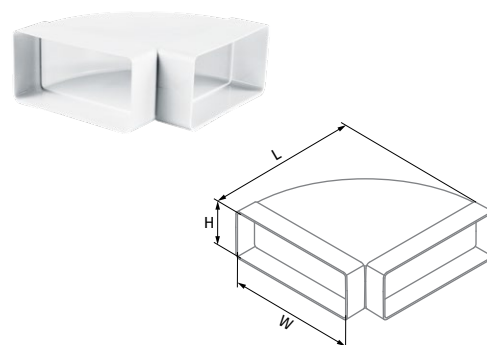

BLAUPLAST

FLAT PLASTIC DUCT SYSTEM

Vertical connecting bend FKW

- Direct vertical connection with the **FK** flat duct
- Made of white plastic

Model	H × W (Inner) [mm]	H × W (Outer) [mm]	L [mm]
BlauPlast FKW 110x55	55 × 110	58 × 113	89
BlauPlast FKW 204x60	60 × 204	64 × 208	103
BlauPlast FKW 220x55	55 × 220	62 × 225	95
BlauPlast FKW 220x90	90 × 220	94 × 224	130

- ① FKW 110x55
- ② FKW 220x90
- ③ FKW 204x60

Horizontal connecting bend FKB

- Horizontal connection with the **FK** flat duct
- Made of white plastic

Model	H × W (Inner) [mm]	L [mm]
BlauPlast FKB 110x55	55 × 110	143
BlauPlast FKB 204x60	60 × 204	238
BlauPlast FKB 220x55	55 × 220	262
BlauPlast FKB 220x90	90 × 220	262

- ① FKB 110x55
- ② FKB 204x60
- ③ FKB 220x90

Connector UBS

- Direct connection with the flat **FK** air duct, connection with the round **RR** air duct through the **RV** connector
- Made of white plastic

Model	∅ D (Inner) [mm]	∅ D (Outer) [mm]	H × W (Inner) [mm]	L [mm]
BlauPlast UBS 100/110x55	100	103	55 × 110	137
BlauPlast UBS 125/220x55	121	124	55 × 220	165
BlauPlast UBS 125/204x60	125	128	60 × 204	150
BlauPlast UBS 150/220x90	146	150	90 × 220	165